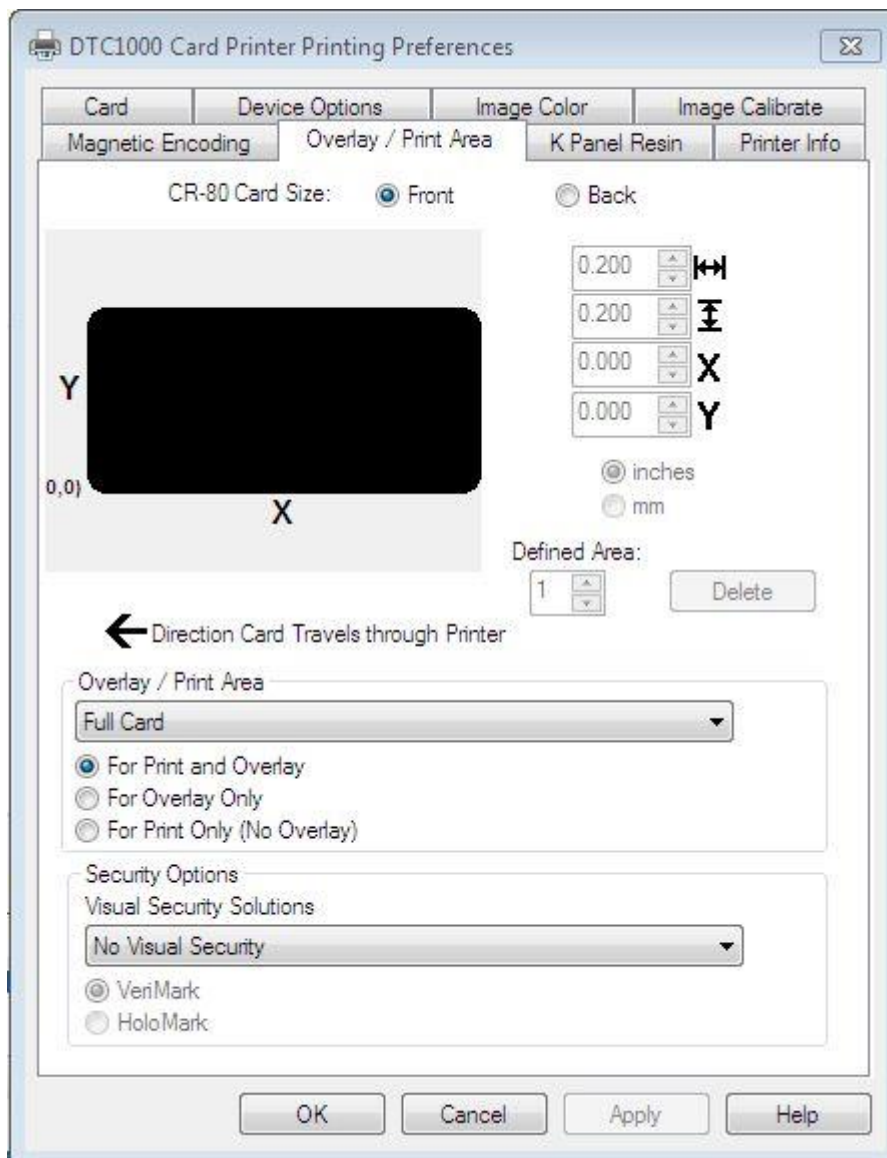

Printer Settings

Fargo DTC 1000

Recommended by Smart Aadhaar

Print

Printer: DTC1000 Card Printer Properties Advanced Help ?

Copies: 1 Print in grayscale (black and white)

Pages to Print

All

Current page

Pages: 1 - 2

▶ More Options

Page Sizing & Handling ⓘ

Fit

Actual size

Shrink oversized pages

Custom Scale: 100 %

Document and Markups

Scale: 96%

3.38 x 2.13 Inches

< % >

Page 1 of 2

Page Setup... Print Cancel