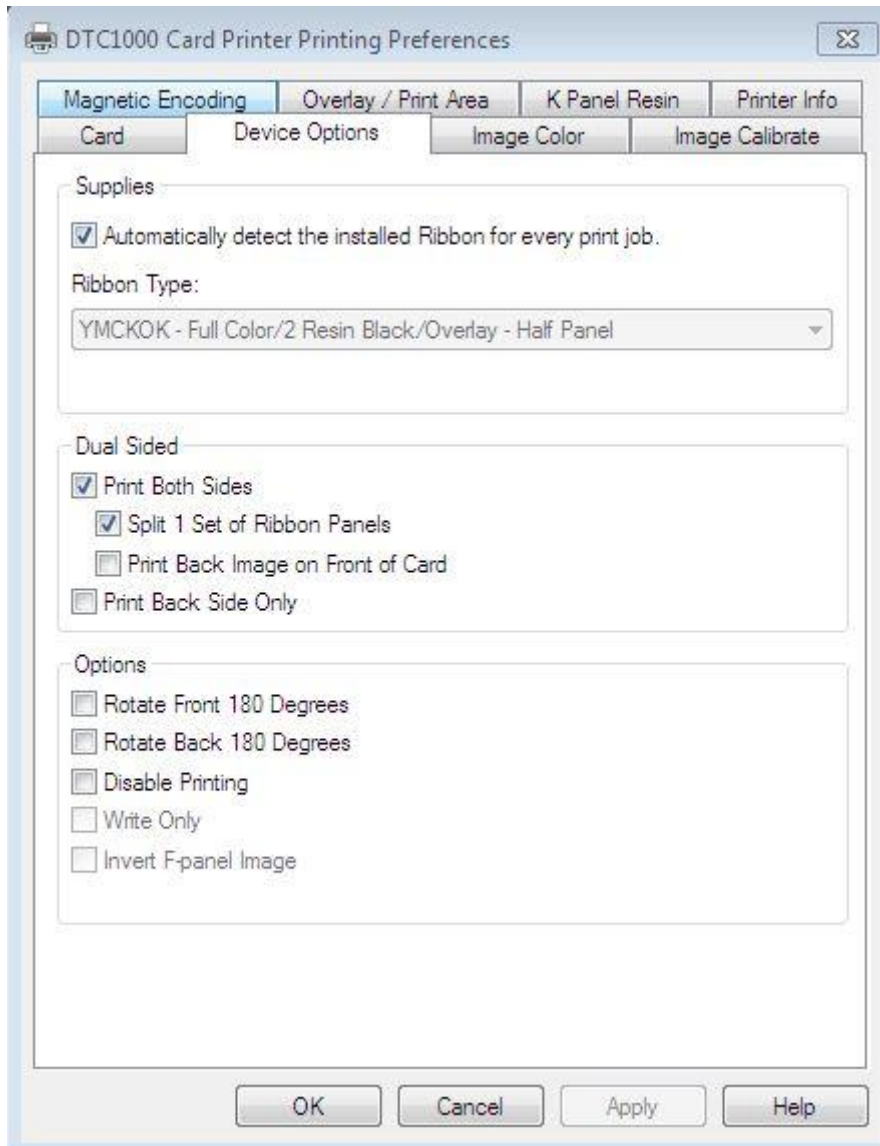

Printer Settings

Fargo DTC 1000

Recommended by Smart Aadhaar

Print

Printer: DTC1000 Card Printer Properties Advanced Help ?

Copies: 1 Print in grayscale (black and white)

Pages to Print

All

Current page

Pages: 1 - 2

▶ More Options

Page Sizing & Handling ⓘ

Fit

Actual size

Shrink oversized pages

Custom Scale: 100 %