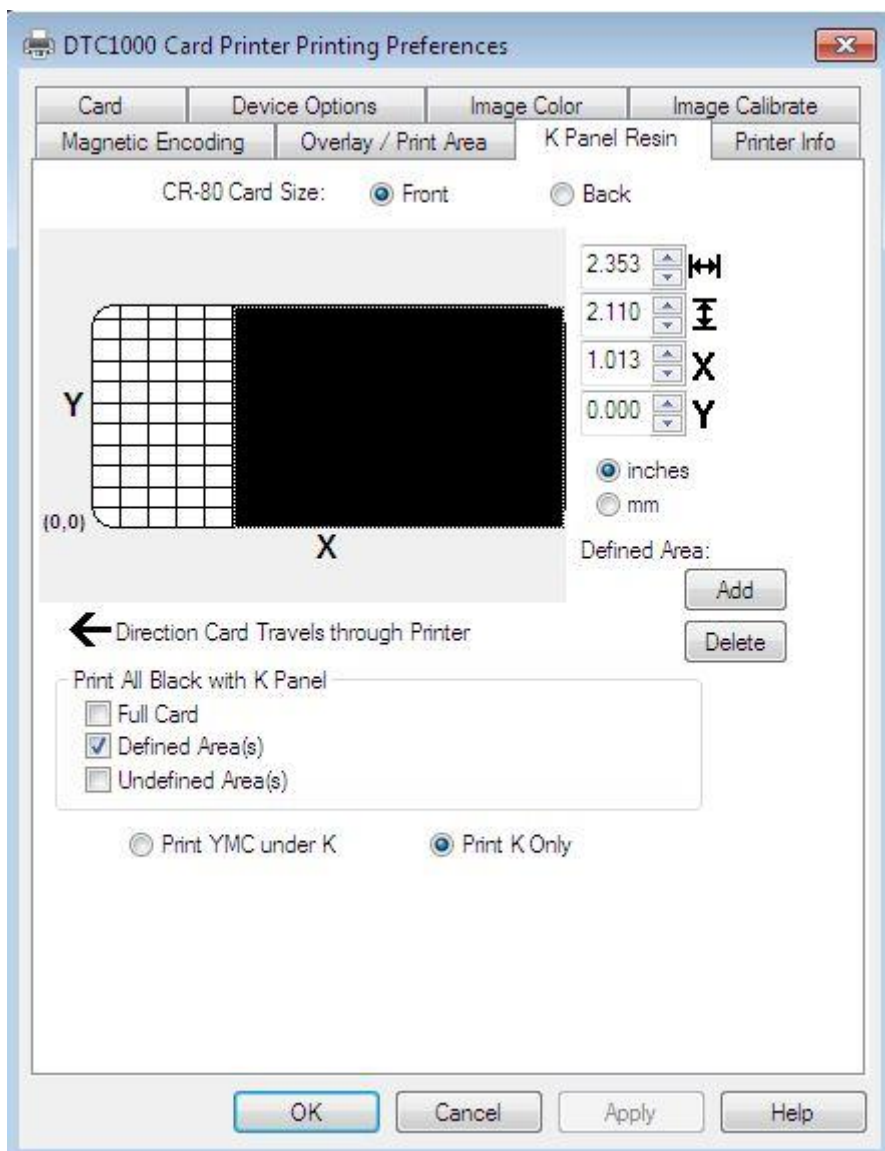

Printer Settings

Fargo DTC 1000

Recommended by Smart Aadhaar

Print

Printer: DTC1000 Card Printer Properties Advanced Help ?

Copies: 1 Print in grayscale (black and white)

Pages to Print

All

Current page

Pages: 1 - 2

▶ More Options

Page Sizing & Handling ⓘ

Fit

Actual size

Shrink oversized pages

Custom Scale: 100 %

Choose paper source by PDF page size

Print on both sides of paper

Flip on long edge Flip on short edge

Orientation:

Auto portrait/landscape

Portrait

Landscape

Comments & Forms

Document and Markups

Scale: 96%

3.38 x 2.13 Inches

< % >

Page 1 of 2

Page Setup... Print Cancel