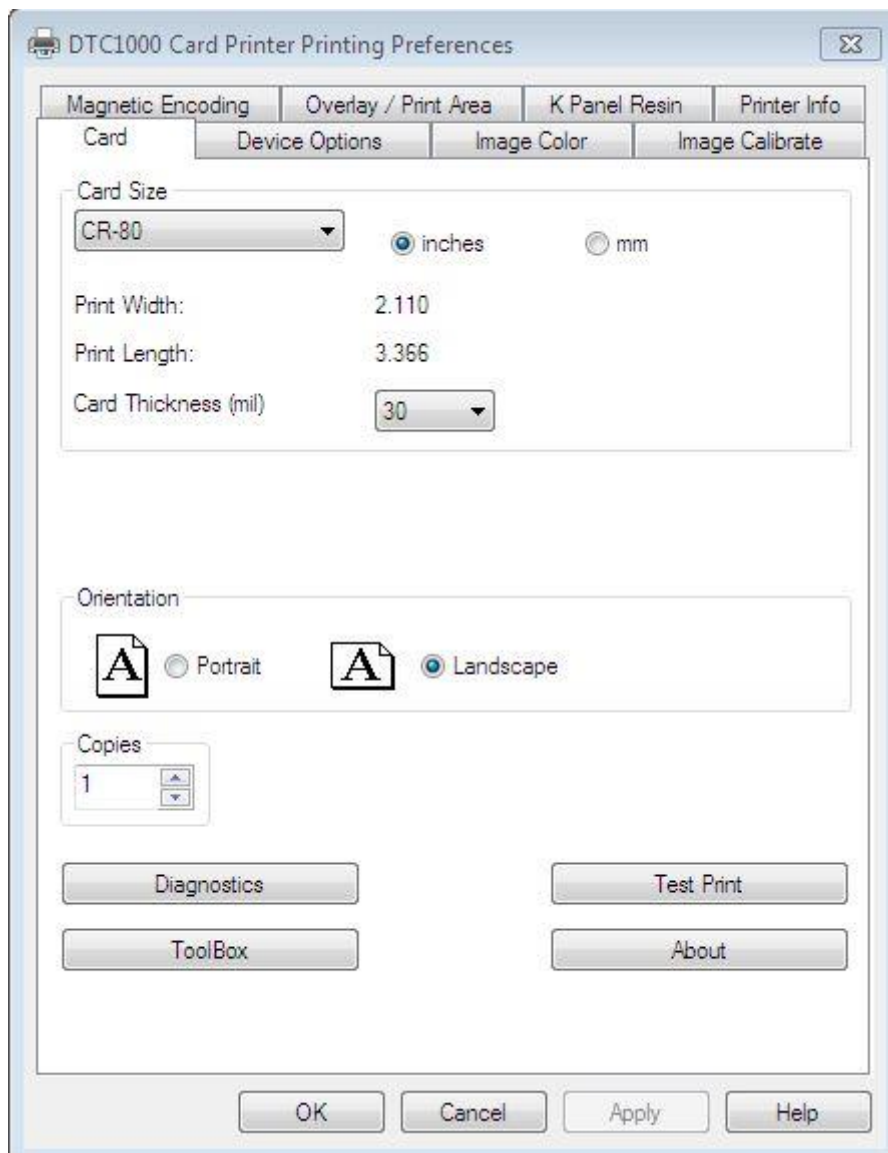

Printer Settings

Fargo DTC 1000

Recommended by Smart Aadhaar

Print

Printer: DTC1000 Card Printer Properties Advanced Help ?

Copies: 1 Print in grayscale (black and white)

Pages to Print

All

Current page

Pages: 1 - 2

▶ More Options

Page Sizing & Handling ⓘ

Fit

Actual size

Shrink oversized pages

Custom Scale: 100 %

Choose paper source by PDF page size

Print on both sides of paper

Flip on long edge Flip on short edge

Orientation:

Auto portrait/landscape

Portrait

Landscape

Comments & Forms

Document and Markups

Scale: 96%

3.38 x 2.13 Inches

< % >

Page 1 of 2

Page Setup... Print Cancel