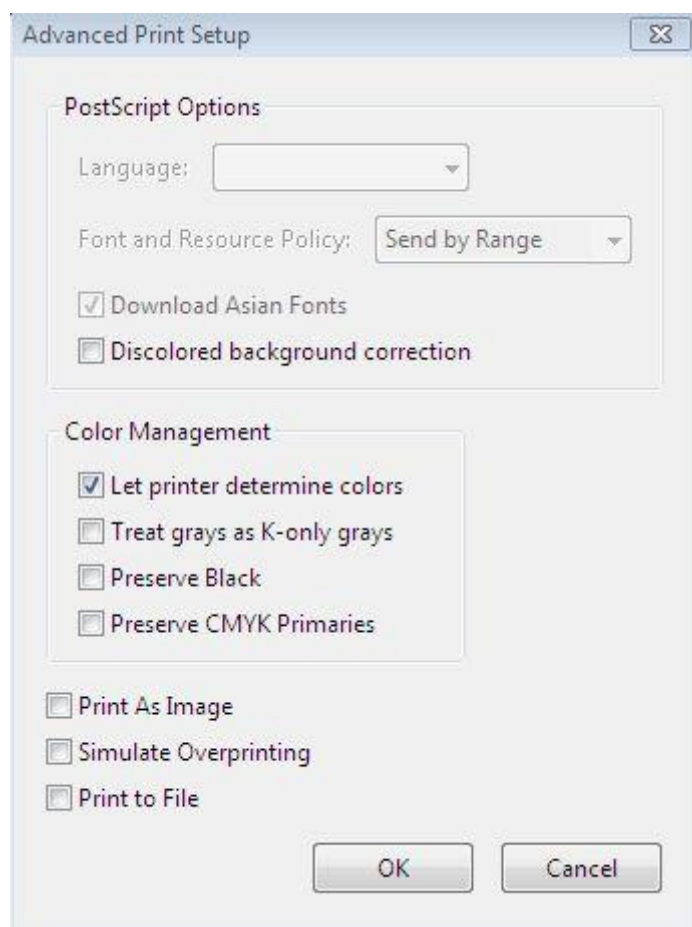

Printer Settings

Fargo DTC 1000

Recommended by Smart Aadhaar

Print

Printer: DTC1000 Card Printer Properties Advanced Help ?

Copies: 1 Print in grayscale (black and white)

Pages to Print

All