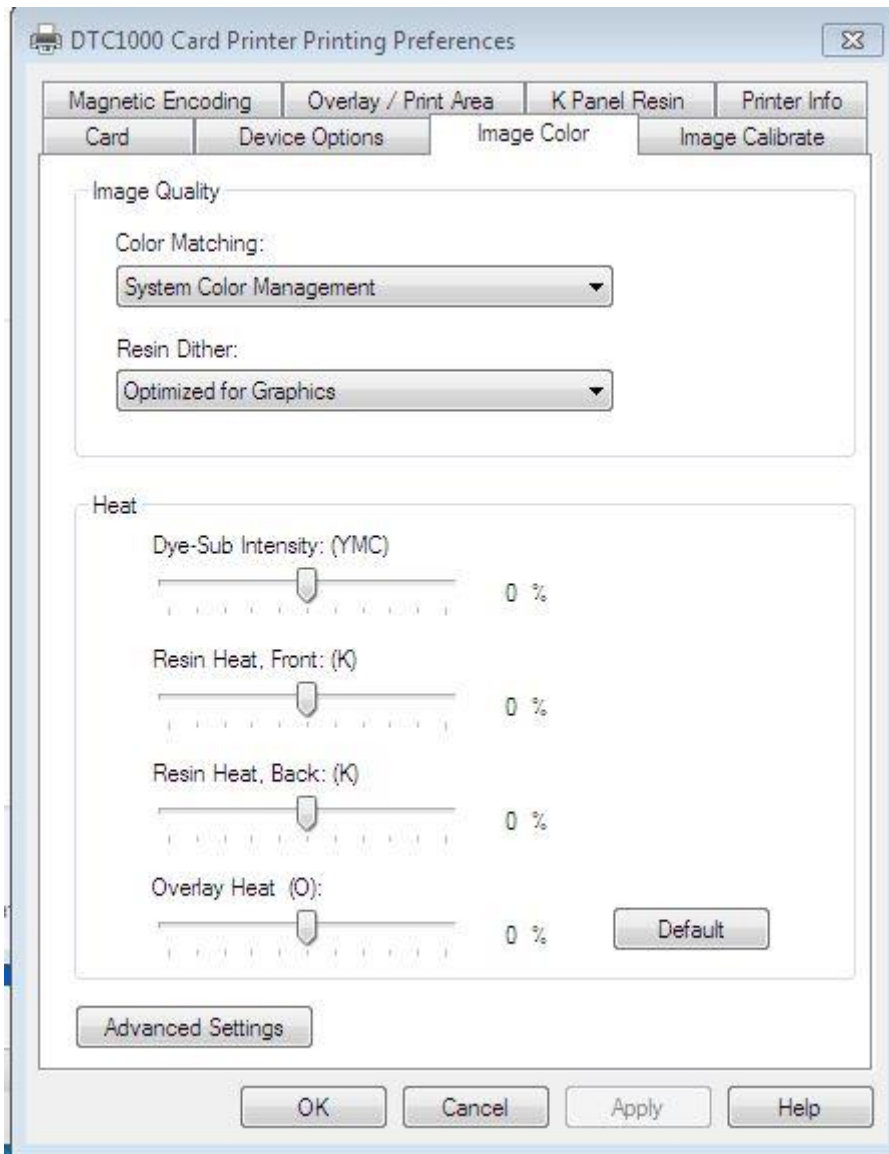

Printer Settings

Fargo DTC 1000

Recommended by Smart Aadhaar

Print

Printer: DTC1000 Card Printer Properties Advanced Help ?

Copies: 1 Print in grayscale (black and white)

Pages to Print

All